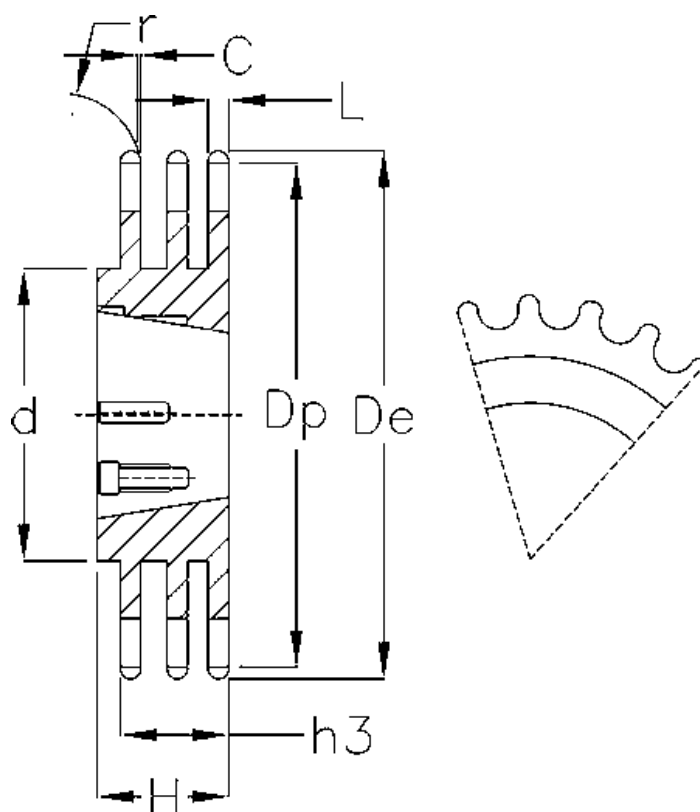

Article number: 616033008057

Description: Taperbored sprocket 16 B-3 Z=57 triplex
for bushing 4030

Measures

Bushing = 4030
C = 2.5
Chain = 16 B-3
Chain size = 1" x 17,02 mm
d = 216
De = 474
Dp = 461.07
H = 79.6

h3 = 79.6
Material = Stål
No. of teeth = 57
r = 26